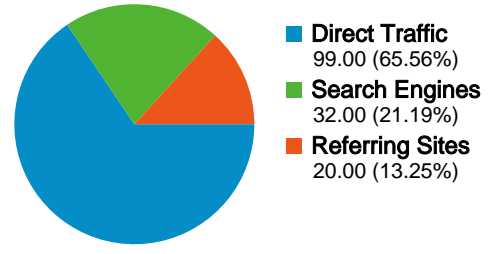

Site Usage

Visits 20 % of Site Total: 13.25%	Pages/Visit 2.90 Site Avg: 4.39 (-33.95%)	Avg. Time on Site 00:00:38 Site Avg: 00:02:09 (-70.64%)	% New Visits 90.00% Site Avg: 70.86% (27.01%)	Bounce Rate 65.00% Site Avg: 47.02% (38.24%)	
Source	Visits	Pages/Visit	Avg. Time on Site	% New Visits	Bounce Rate
camec.ch	5	5.80	00:01:31	80.00%	40.00%
firmsport.ch	2	1.00	00:00:00	100.00%	100.00%
mypage.netlive.ch	2	1.00	00:00:00	50.00%	100.00%
x-call.ch	2	1.50	00:00:10	100.00%	50.00%
xcall.ch	2	6.50	00:02:12	100.00%	50.00%
bula-umzuege.ch	1	1.00	00:00:00	100.00%	100.00%
deleproject.ch	1	2.00	00:00:10	100.00%	0.00%
firmendb.de	1	1.00	00:00:00	100.00%	100.00%
formatervezo.hu	1	1.00	00:00:00	100.00%	100.00%
oberdorf.ch	1	1.00	00:00:00	100.00%	100.00%

1 - 10 of 12

All traffic sources sent a total of 151 visits

-  **65.56%** Direct Traffic
-  **13.25%** Referring Sites
-  **21.19%** Search Engines

Top Traffic Sources

Sources	Visits	% visits
(direct) ((none))	99	65.56%
google (organic)	29	19.21%
camec.ch (referral)	5	3.31%
firmensport.ch (referral)	2	1.32%
live (organic)	2	1.32%